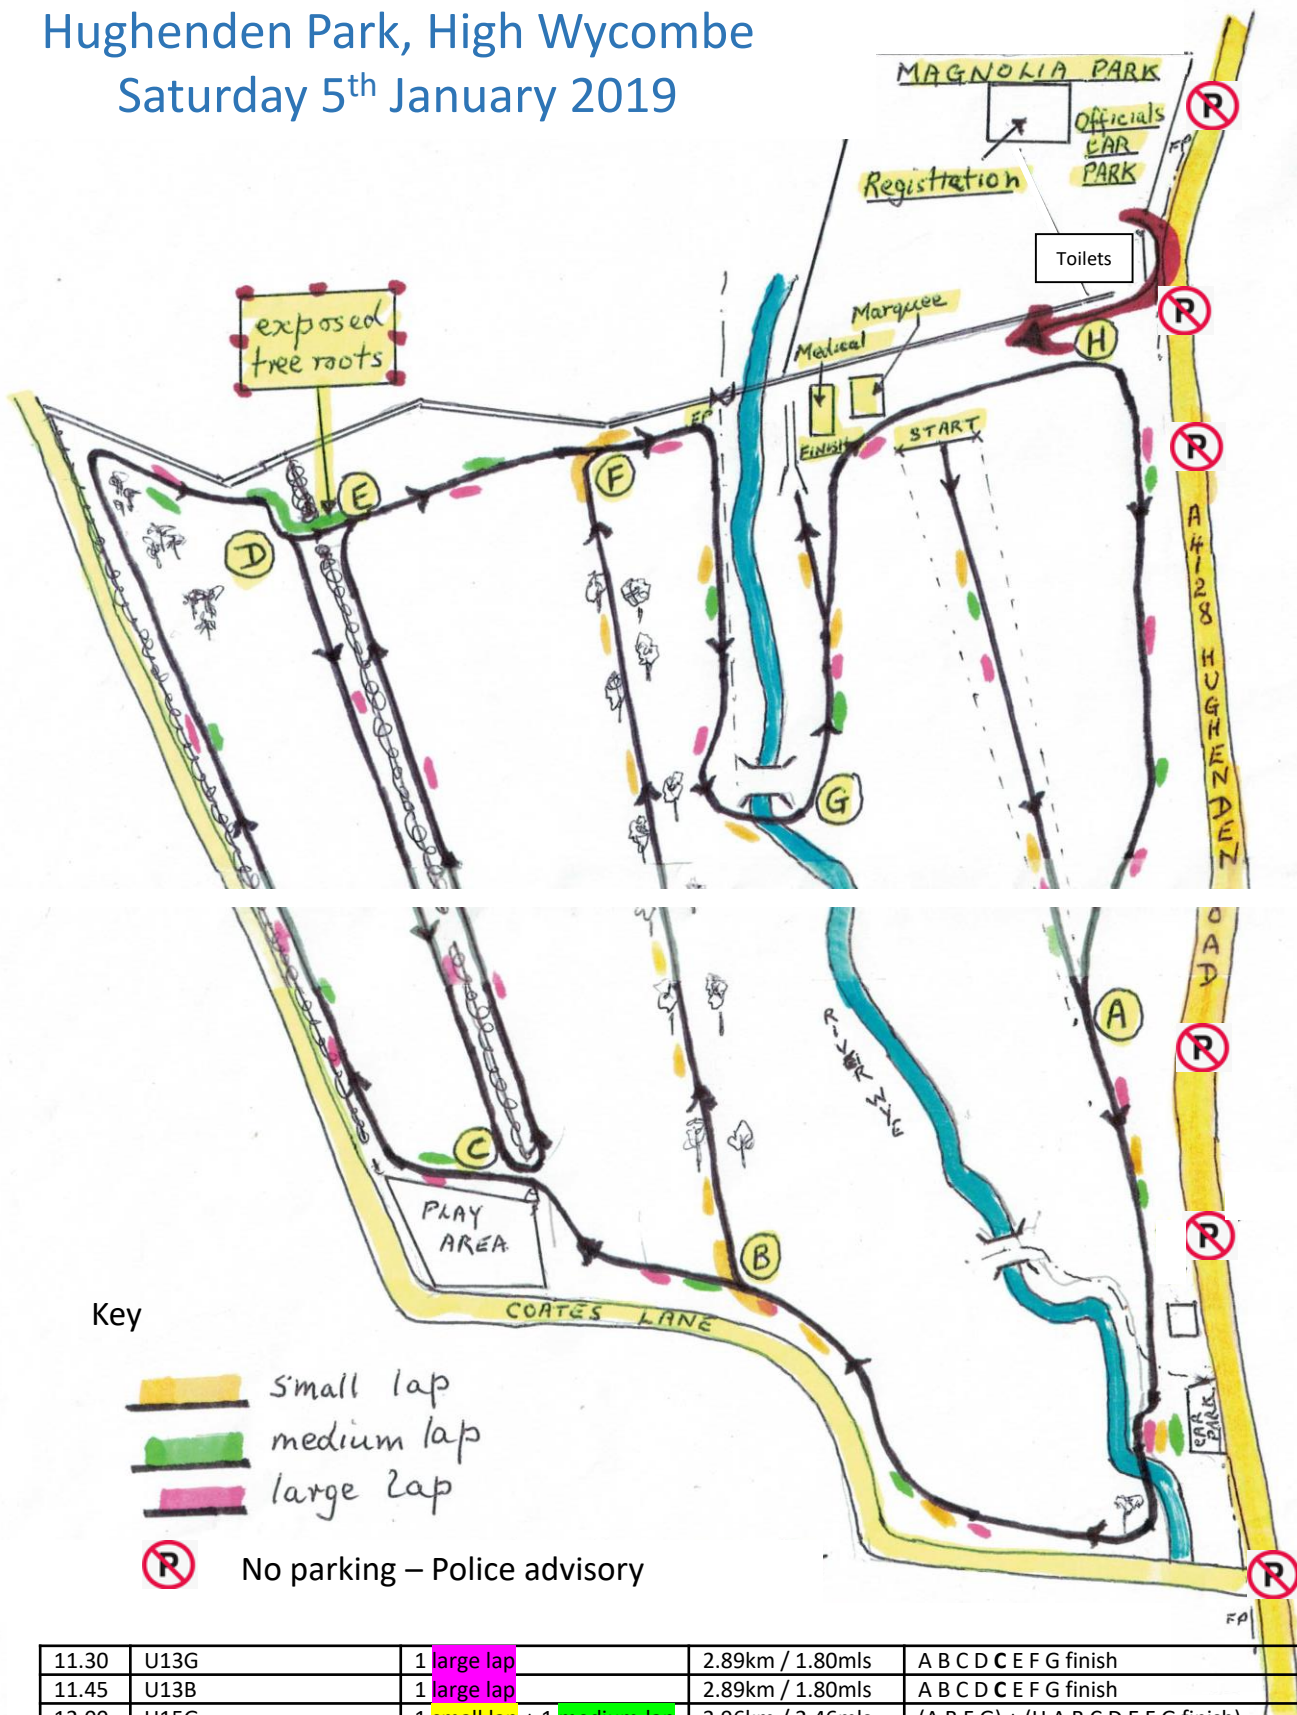

Buckinghamshire & Bedfordshire County  
 Cross Country Championships  
 Hughenden Park, High Wycombe  
 Saturday 5<sup>th</sup> January 2019

Key

- small lap
- medium lap
- large lap

P No parking – Police advisory

11.30	U13G	1 large lap	2.89km / 1.80mls	ABCDCEFG finish
11.45	U13B	1 large lap	2.89km / 1.80mls	ABCDCEFG finish
12.00	U15G	1 small lap + 1 medium lap	3.96km / 2.46mls	(A B F G) + (H A B C D E F G finish)
12.15	U15B	1 small lap + 1 medium lap	3.96km / 2.46mls	(A B F G) + (H A B C D E F G finish)
12.30	U17W	2 large laps	5.79km / 3.60ml	(A B C D C E F G) + (H A B C D C E F G finish)
13.00	U20M + V60M + V70M	3 large laps	8.69km / 5.40mls	(A B C D C E F G) + 2 x (H A B C D C E F G) + finish
	Snr M + V40M + V 50M	4 large laps	11.58km / 7.20mls	(A B C D C E F G) + 3 x (H A B C D C E F G) + finish.
14.00	U20 W	2 large laps	5.79km / 3.60ml	(A B C D C E F G) + (H A B C D C E F G finish)
	Snr W + Vet W	2 large laps + 1 medium lap	8.24km / 5.12mls	(A B C D C E F G) + (H A B C D C E F G) + (H A B C D E F G) + finish
14.45	U17M	2 large laps	5.79km / 3.60ml	(A B C D C E F G) + (H A B C D C E F G finish)